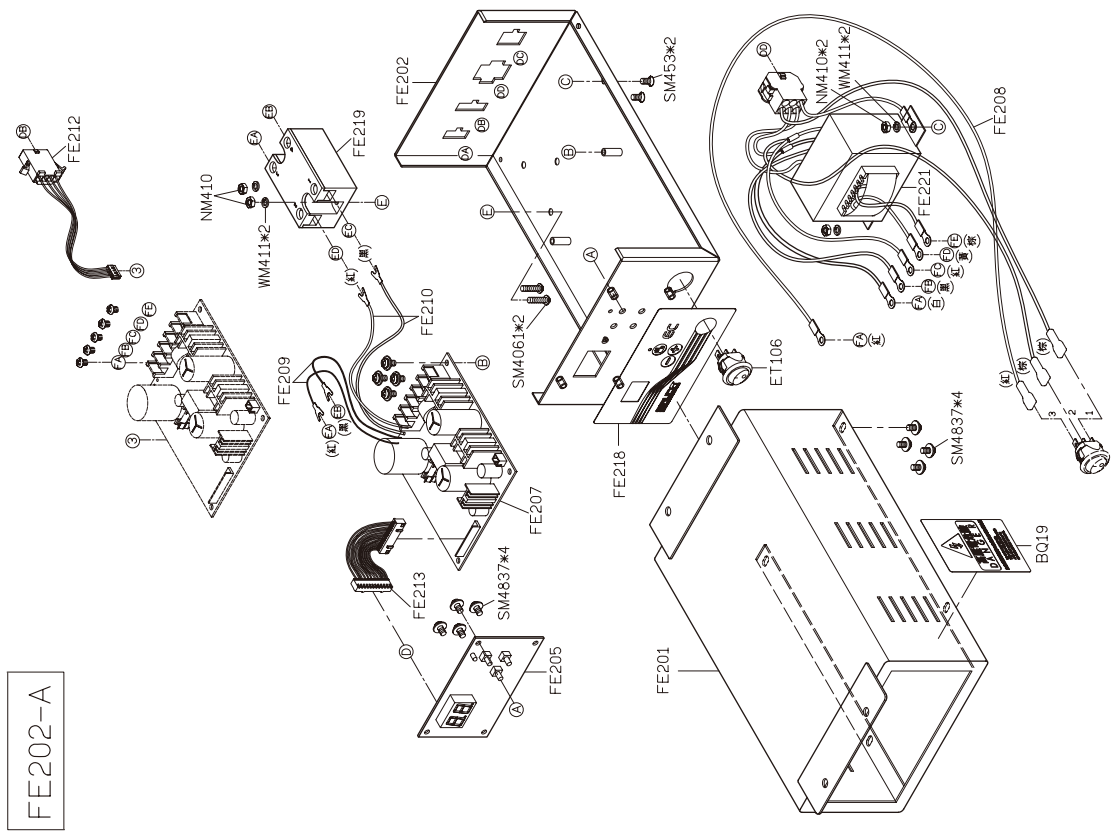

FOR F007K/F007KD/F858K/F858KD

FOR F007K/F007KD/F858K/F858KD