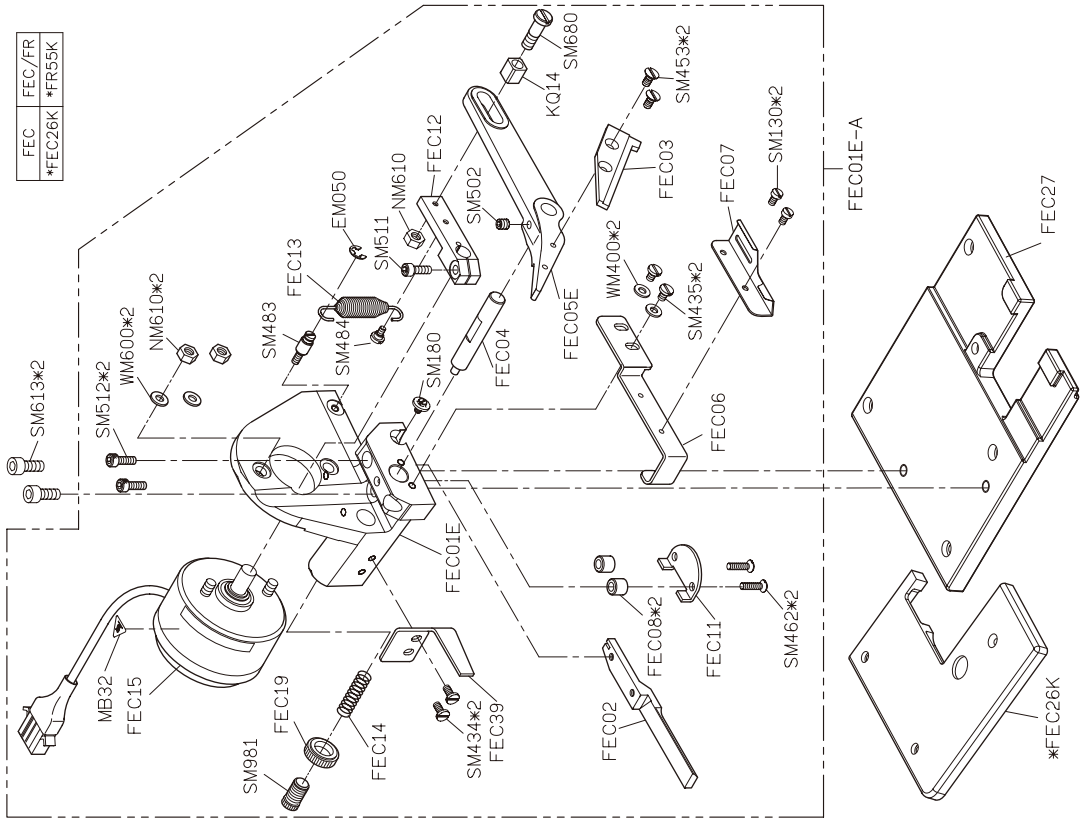

FOR F007K/F007KD/F858K/F858KD

PARTS LIST FOR FEC GROUP

PARTS LIST FOR FEC GROUP

FOR F007K/F007KD/F858K/F858KD