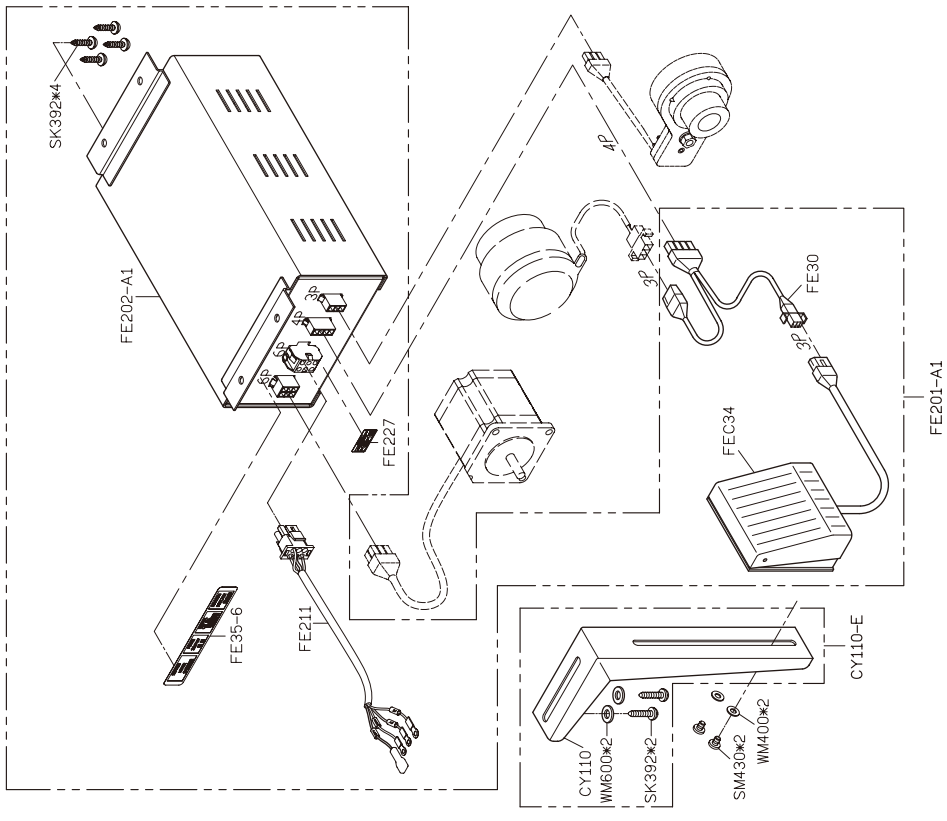

# PARTS LIST FOR FE GROUP

針距	成品尺寸 (mm)	喇叭代號
5.6	9	FBP01A
5.6	10	FBP01B
6.4	12	FBP01C

FOR F007K/F007KD/F858K/F858KD

FOR F007K/F007KD/F858K/F858KD

FE202-A1

FOR F007K/F007KD/F858K/F858KD

FOR F007K/F007KD/F858K/F858KD