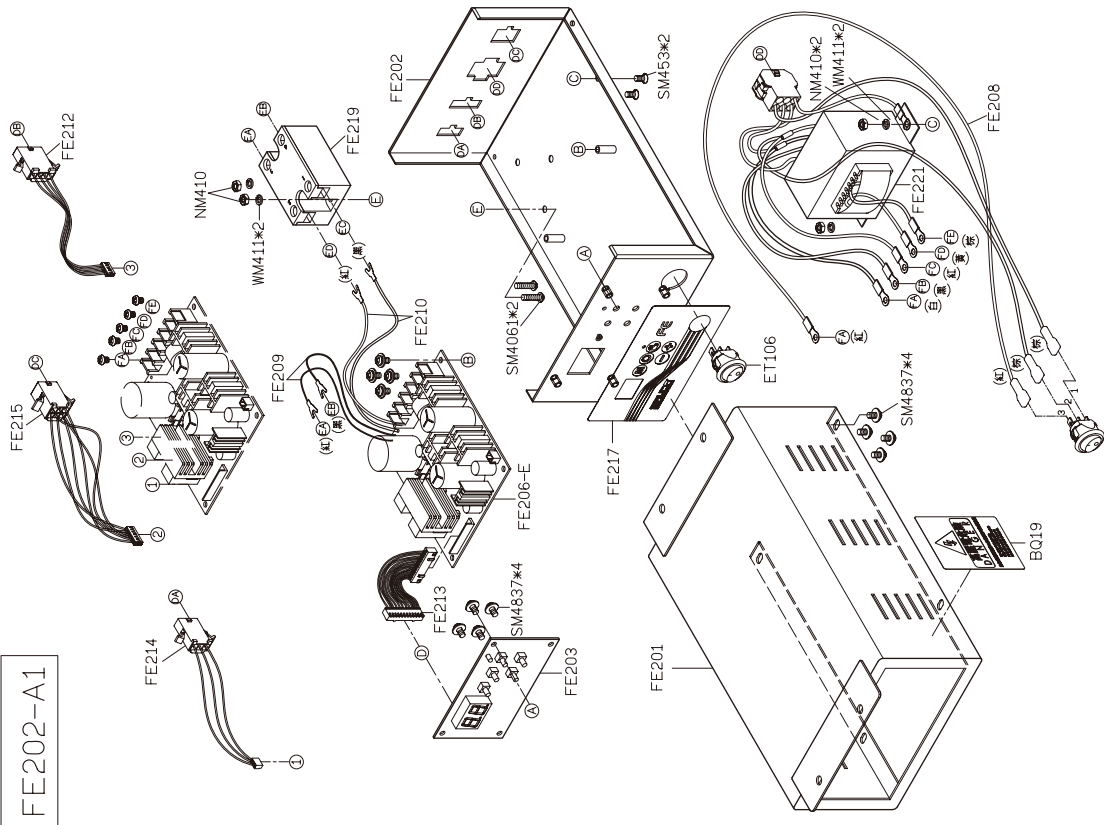

# PARTS LIST FOR FBP GROUP

# PARTS LIST FOR FE GROUP

針距	成品尺寸 (mm)	喇叭代號
5.6	9	FBP01A
5.6	10	FBP01B
6.4	12	FBP01C

FOR F007K/F007KD/F858K/F858KD

FOR F007K/F007KD/F858K/F858KD

FE202-A1

FOR F007K/F007KD/F858K/F858KD

FOR F007K/F007KD/F858K/F858KD